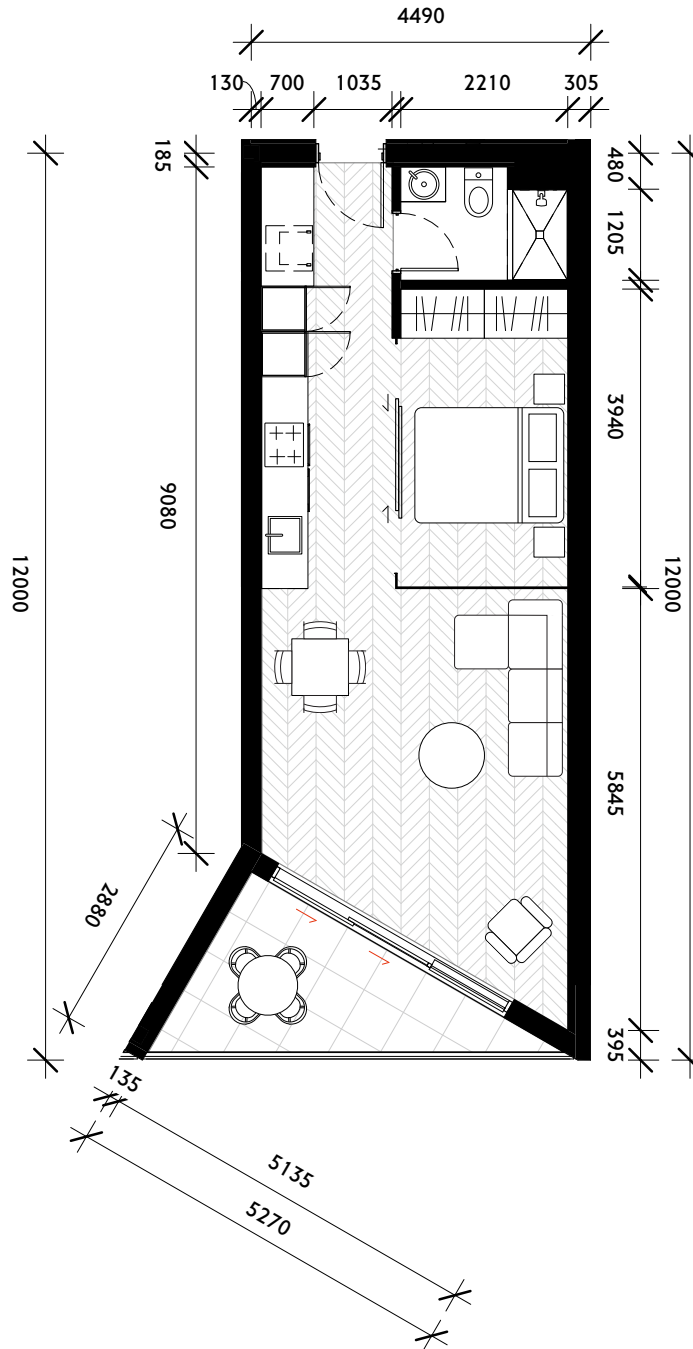

1:100

THE GREENHOUSE

A special project by