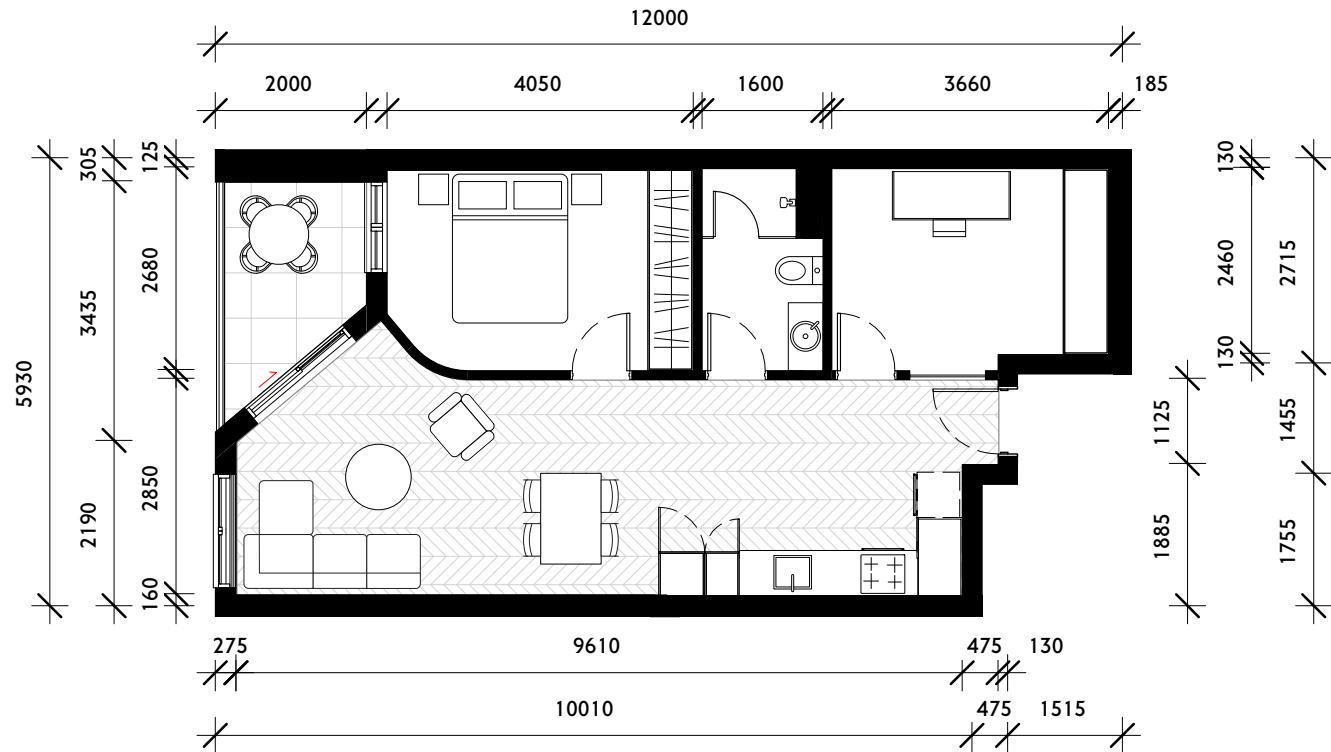

## 1 BED + FLEXI / STUDY

NORTH

	Bedrooms	1
	Bathrooms	1
	Apartment	61m <sup>2</sup>
	Balcony	5m <sup>2</sup>
	Total	66m <sup>2</sup>

**Disclaimer:** Floor areas stated are Gross Floor Area. Gross Floor Area is measured from the outside face of the exterior walls and to the centreline of an inter-tenancy or common area interior wall.