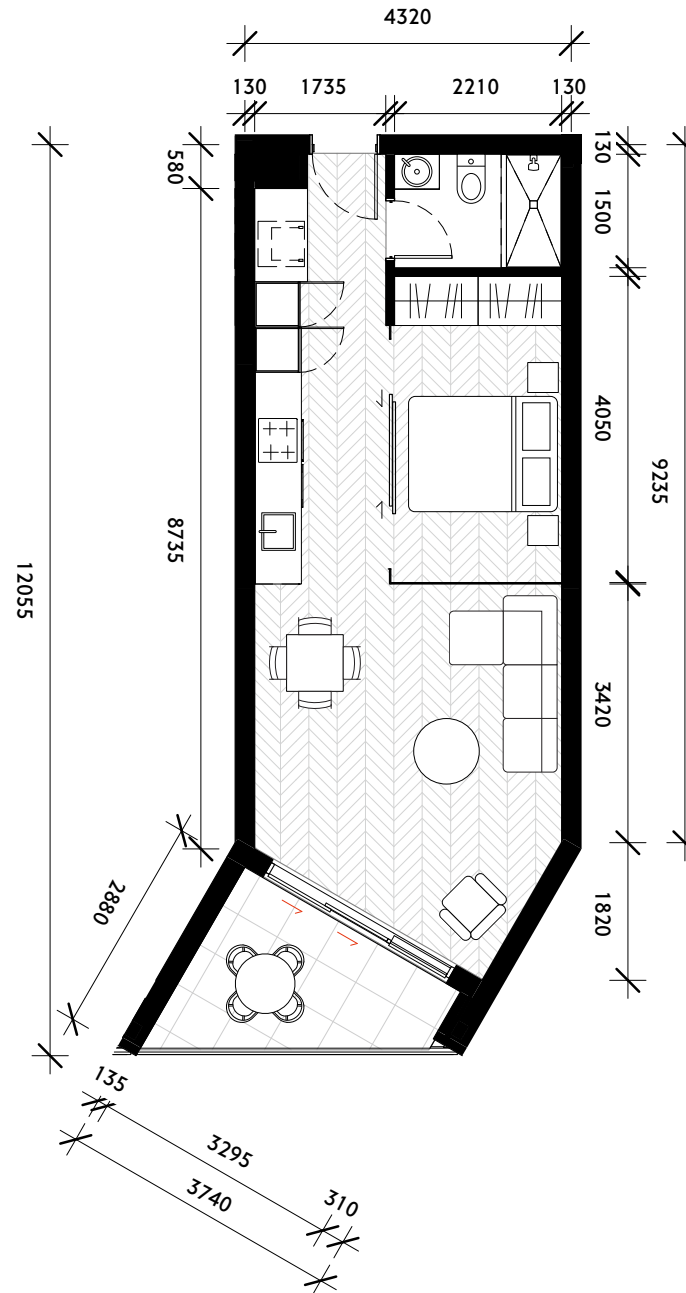

# 507 STUDIO

NORTH

	Bedrooms	1
	Bathrooms	1
	Apartment	46m <sup>2</sup>
	Balcony	6m <sup>2</sup>
	Total	52m <sup>2</sup>

**Disclaimer:** Floor areas stated are Gross Floor Area. Gross Floor Area is measured from the outside face of the exterior walls and to the centreline of an inter-tenancy or common area interior wall.

## THE GREENHOUSE

*A special project by*

1:100