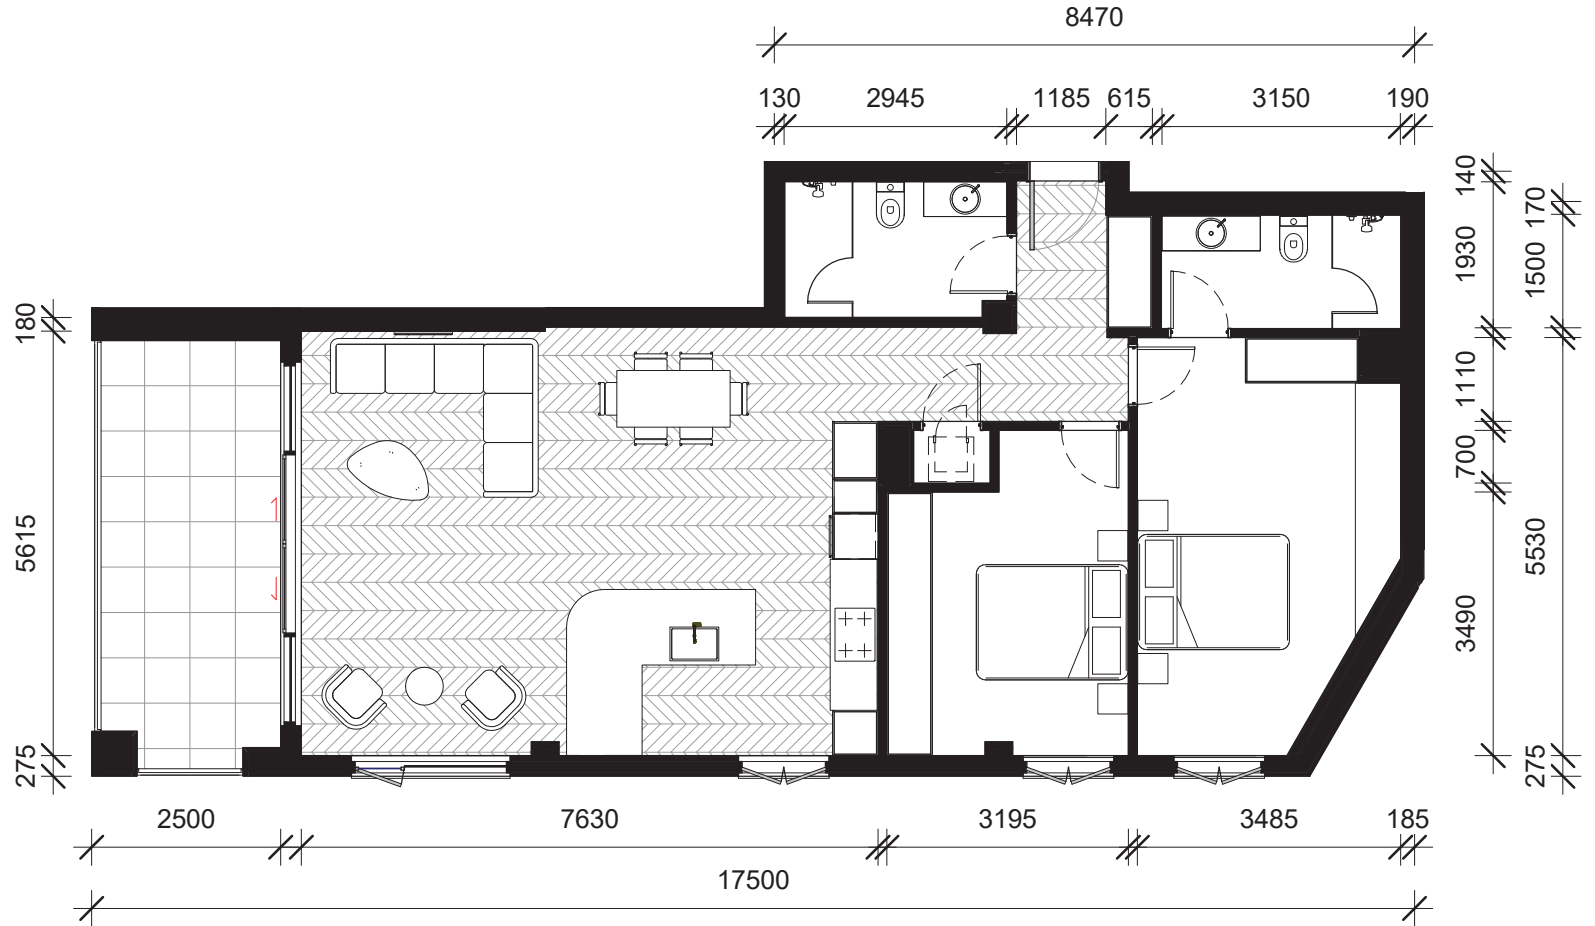

504 2 BED

NORTH

	Bedrooms	2
	Bathrooms	2
	Apartment	104m ²
	Balcony	14m ²
	Total	118m ²

Disclaimer: Floor areas stated are Gross Floor Area. Gross Floor Area is measured from the outside face of the exterior walls and to the centreline of an inter-tenancy or common area interior wall.

THE GREENHOUSE

A special project by

1:100