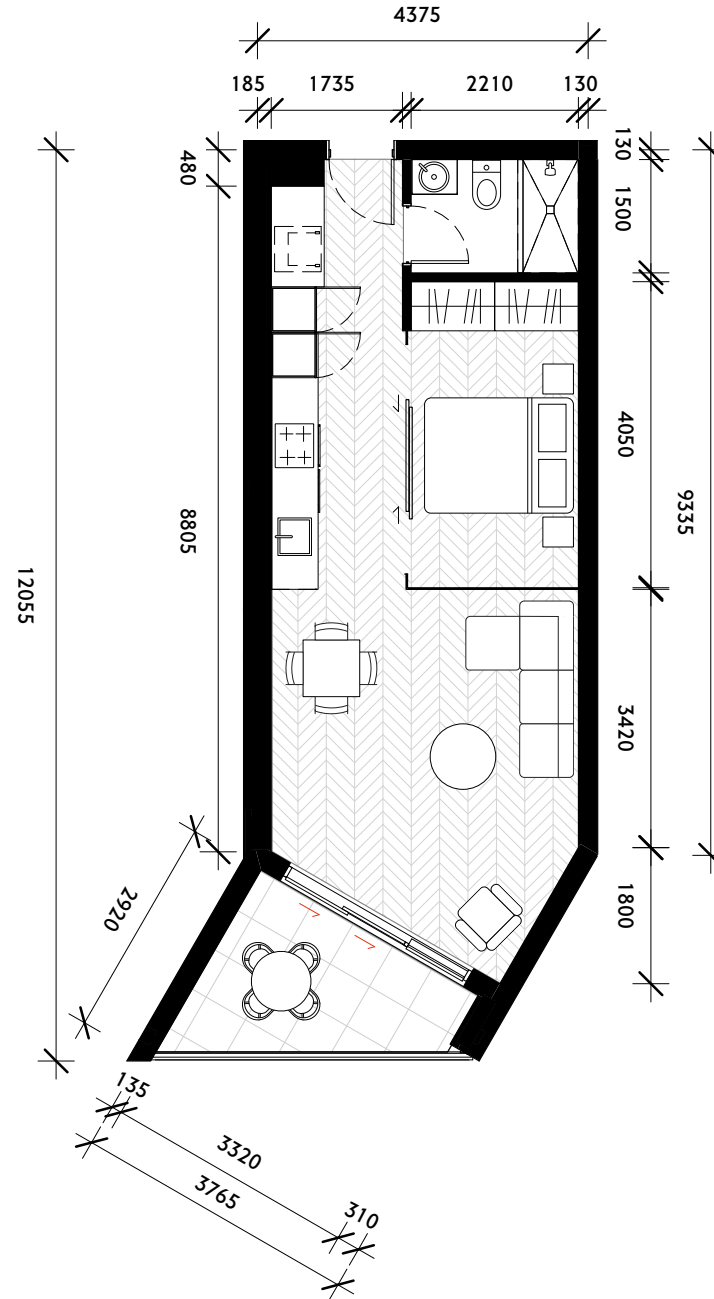

505 STUDIO

NORTH

	Bedrooms	1
	Bathrooms	1
	Apartment	46m ²
	Balcony	7m ²
	Total	53m ²

Disclaimer: Floor areas stated are Gross Floor Area. Gross Floor Area is measured from the outside face of the exterior walls and to the centreline of an inter-tenancy or common area interior wall.

THE GREENHOUSE

A special project by

1:100